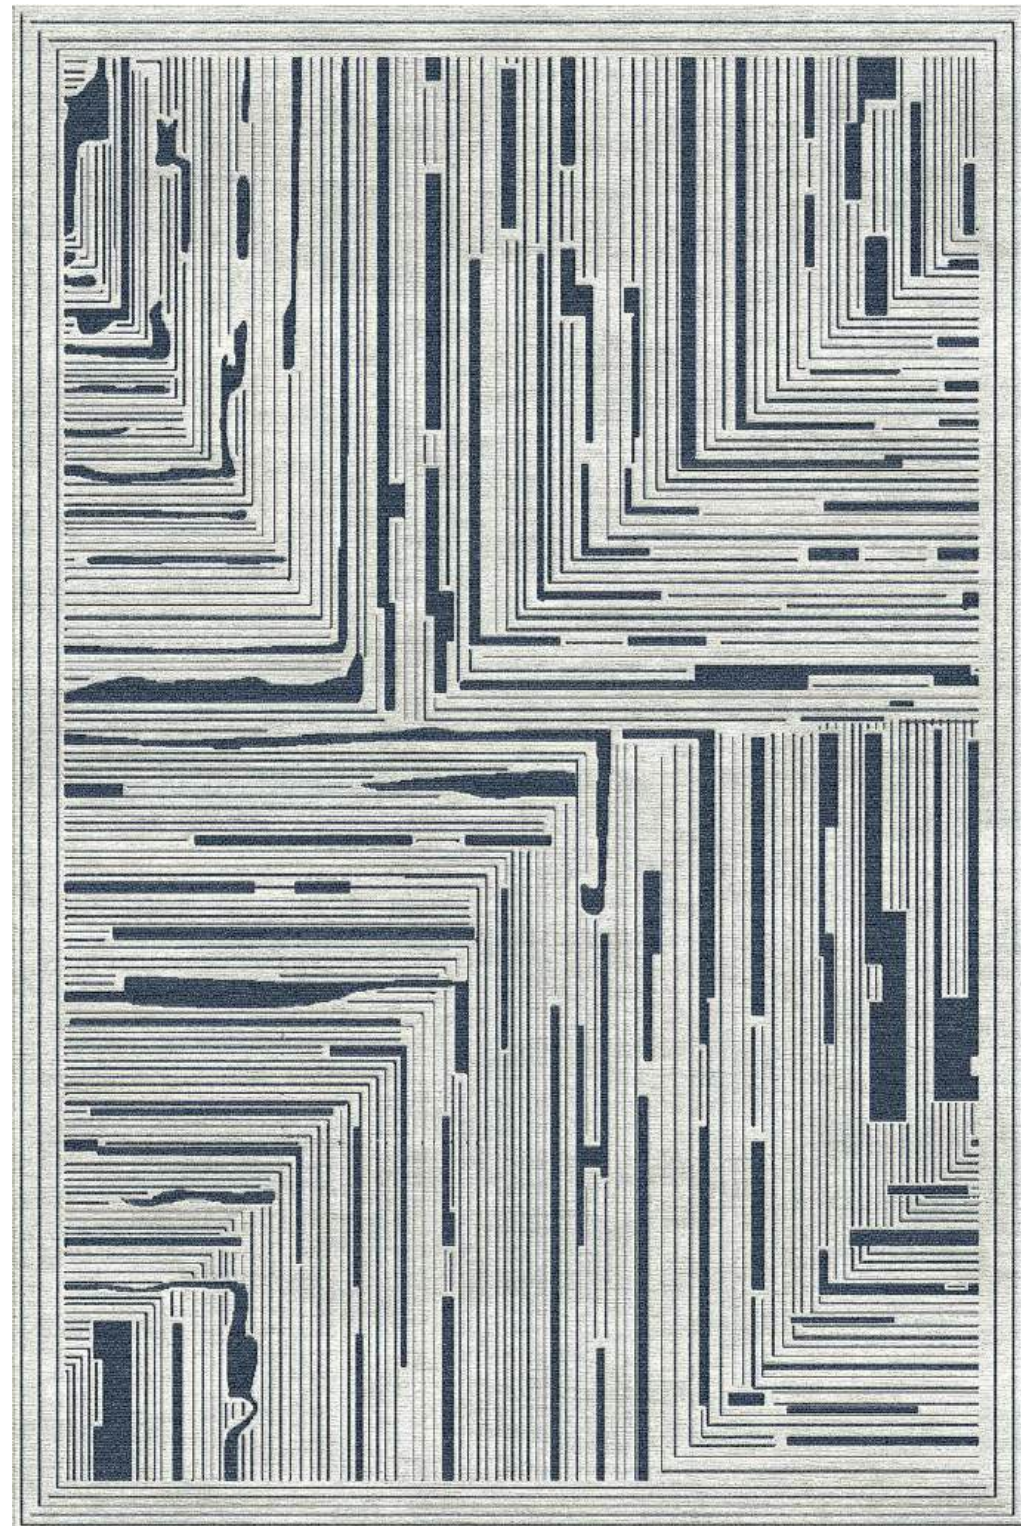

# CONCEPT

---

## HAND TUFTING

TAKARA

MERINO WOOL & POLISHED COTTON  
HAND TUFTED CUT PILE WITH FRINGED BORDER

AVAILABLE IN 4 STANDARD SIZES

1.8M X 1.2M  
3M X 2M  
3M X 2.5M  
3M X 4M

CUSTOM SIZE & COLOUR AVAILABLE  
THROUGH OUR BESPOKE SERVICE