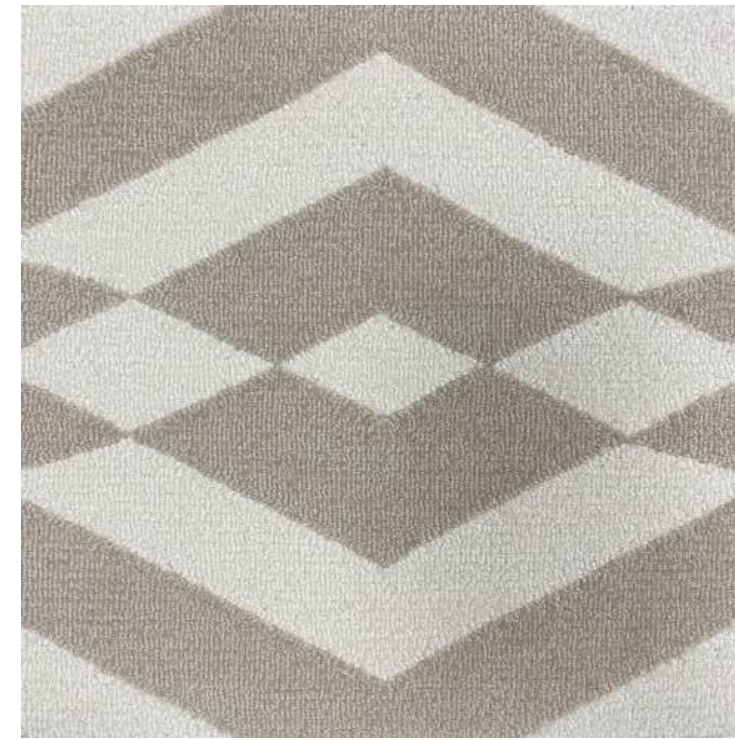

CONCEPT

HAND TUFTING

VELLA

HAND TUFTED

AVAILABLE IN 4 STANDARD SIZES

1.8M X 1.2M

3M X 2M

3M X 2.5M

3M X 4M

CUSTOM SIZE & COLOUR AVAILABLE
THROUGH OUR BESPOKE SERVICE

CONCEPT

HAND TUFTING

AVAILABLE YARN & TECHNIQUE OPTIONS

100% MERINO WOOL
CUT & LOOP PILE

MERINO WOOL & POLISHED COTTON
ALL CUT PILE

SEMI WORSTED WOOL
TIP SHEARED LOOP PILE

VELLA